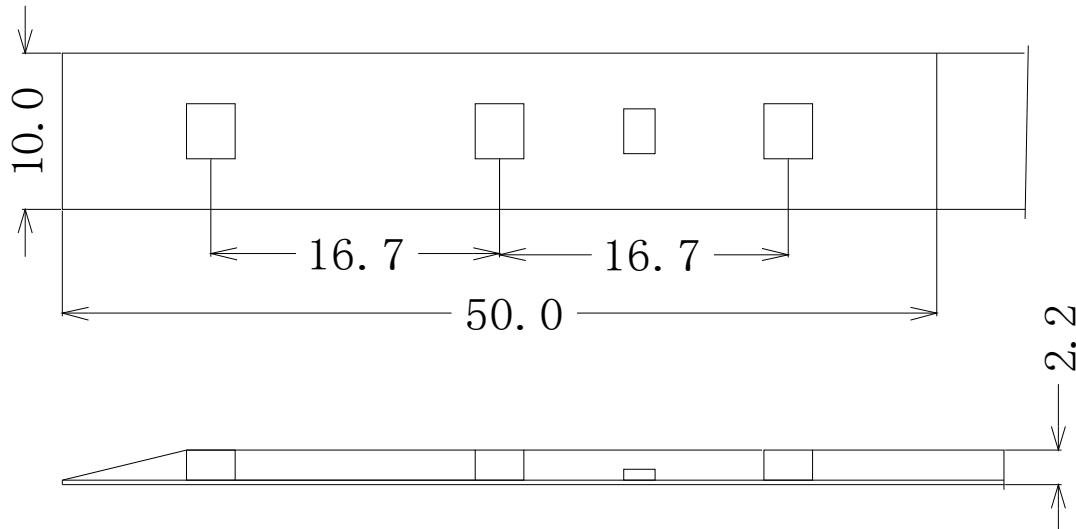

Other Parameters:

Item Model	LED Quantity/m	Standard Length	Maximum Length	Operating Temperature	Storage Temperature	IP Type	Warranty	Certification
ALEDT3528-60WW WP	60PCS/m	5m	5m	-40~ +50°C	-50~+60°C	IP64	2 year	
ALEDT3528-60DL WP								
ALEDT3528-60R WP								
ALEDT3528-60G WP								
ALEDT3528-60B WP								
ALEDT3528-60Y WP								

Notes:

- ① Tolerance range for rated power is $\pm 10\%$.
- ② Tolerance range for working voltage is $\pm 5\%$.
- ③ Testing environment temperature is $25 \pm 1^\circ\text{C}$.

Profile Drawings:

Unit: mm

AUSLED PTY LTD
Factory 27, 35-37 Jesica road
Campbellfield VIC 3061
AUSTRALIA
PH : +613 9357 0404
FX : +613 9357 8525
Email : simon@ausled.com.au
Web : www.ausled.com.au