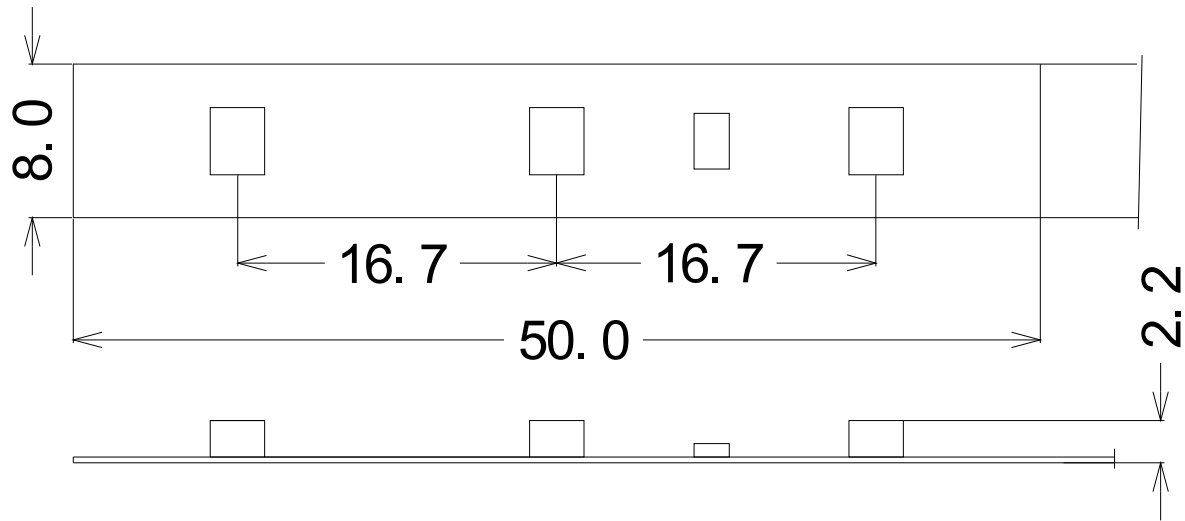

Notes :

- Tolerance range for rated power is $\pm 10\%$.
- Tolerance range for working voltage is $\pm 5\%$.
- Testing environment temperature is $25 \pm 1^\circ\text{C}$.

Profile Drawings :

Unit : mm