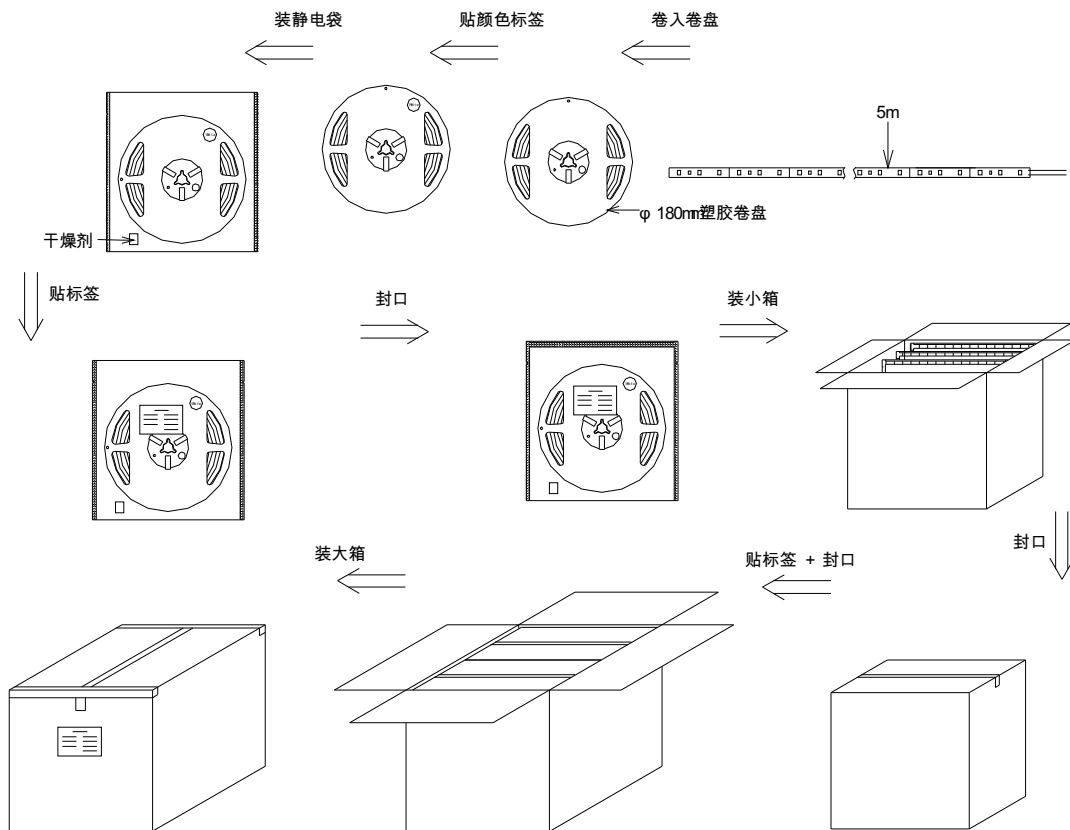

AUSLED Specification

Series Name : AUSLED 3528-60

Model : ALEDT3528-60 ALL

Features: non-waterproof flexible strip, 60pcs 3528 LEDs per meter and 8mm wide, low voltage 12V system

1. TOP3528 LED mounted creates high brightness, wide viewing angle, uniform light and low attenuation.
2. Easy installation.
3. Cut at the printed mark on the LED strip without affecting the rest.
4. Low-voltage 12VDC system.
5. Low power consumption, long lifetime and maintenance free.
6. Applicable to KTV, Shopping Mall and cabinet etc. for edge or contour decoration lighting.

Other Parameters :

Item Model	LED Quantity/m	Standard Length	Maximum Length	Operating Temperature	Storage Temperature	IP Type	Warranty	Certification
ALEDT3528-60WW	60PCS/m	5m	5m	-40 ~ +50°C	-50 ~ +60°C	IP33	2 year	
ALEDT3528-60-DL								
ALEDT3528-60-R								
ALEDT3528-60-G								
ALEDT3528-60-B								
ALEDT3528-60-Y								

Notes :

- Tolerance range for rated power is $\pm 10\%$.
- Tolerance range for working voltage is $\pm 5\%$.
- Testing environment temperature is $25 \pm 1^\circ\text{C}$.

Profile Drawings :

Unit : mm

Packaging Diagram :

Packaging :

1. Products are sealed in anti-static bags or aluminum foil bags, bags packed in double corrugated paper cartons;
2. Carton Dimension: 45*25*25.6 cm;
3. The maximum length of a coherently operable unit is 5m, 5m long strip per bag, 40 bags per carton, totally 200m.
4. Net Weight (N.W):($1\pm 10\%$) kg ;
5. Gross Weight (G.W):($5.46\pm 15\%$) kg ;